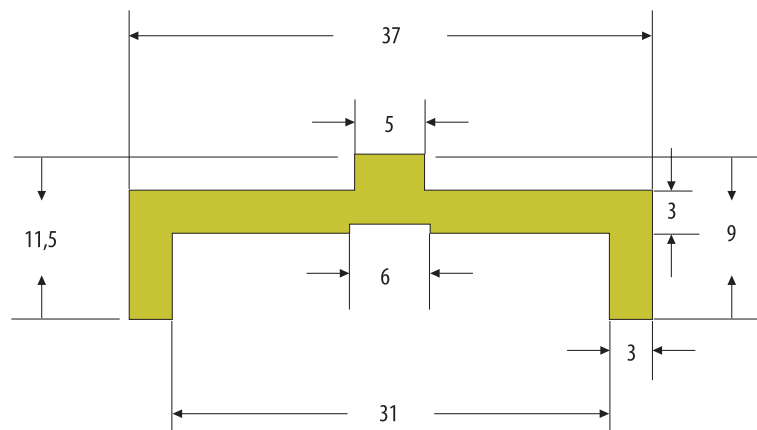

PROFILE - DZ 46

SLIDING RAILS FOR SIDEFLEXING CHAINS

Centre raised profile.

Art. No.	Colour	Lenght
31 DZ 46 10	natural	65 m / coil
31 DZ 46 50*	green	65 m / coil
31 DZ 46 70*	black	65 m / coil

* can be delivered from stock