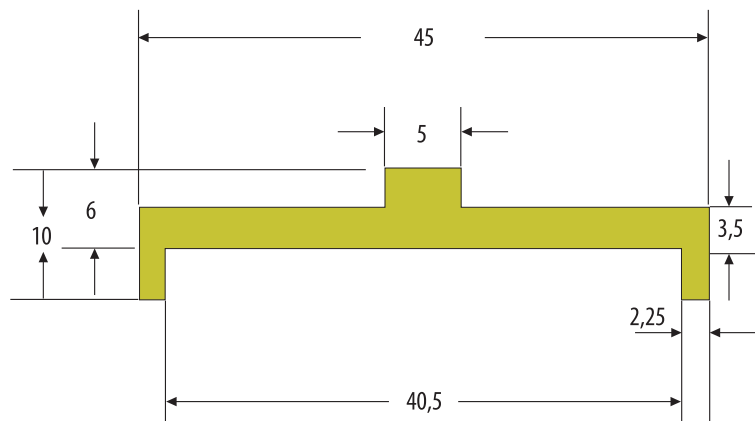

PROFILE - DZ 57

SLIDING RAILS FOR SIDEFLEXING CHAINS

Centre raised profile.

Art. No.	Colour	Lenght
31 DZ 57 10	natural	6 m
31 DZ 57 50*	green	6 m
31 DZ 57 70*	black	6 m

* can be delivered from stock