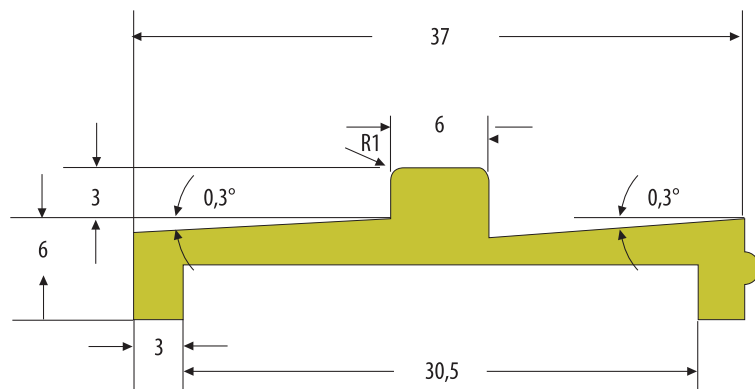

PROFILE - DZ 67

SLIDING RAILS FOR SIDEFLEXING CHAINS

Centre raised profile, tilted profile.

Art. No.	Colour	Lenght
31 DZ 67 10	natural	6 m
31 DZ 67 50*	green	6 m
31 DZ 67 70*	black	6 m

* can be delivered from stock