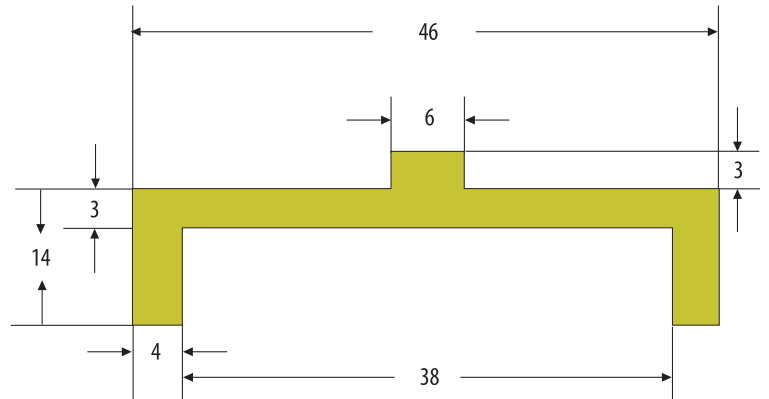

PROFILE - DZ 70

SLIDING RAILS FOR SIDEFLEXING CHAINS

Centre raised profile, tilted profile.

Art. No.	Colour	Lenght
31 DZ 70 10	natural	6 m
31 DZ 70 50*	green	6 m
31 DZ 70 70*	black	6 m

* can be delivered from stock