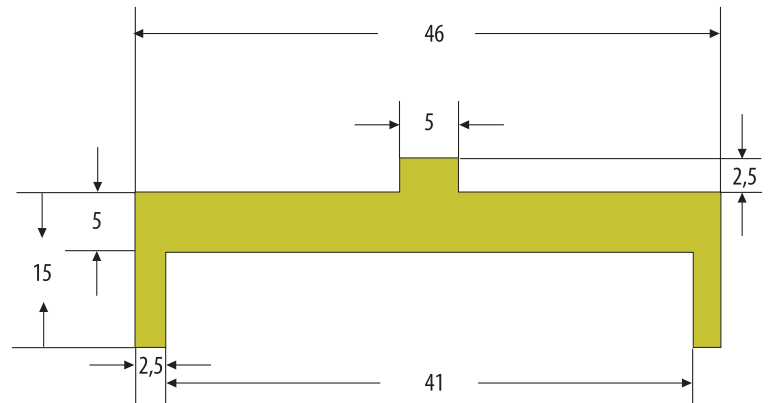

PROFILE - DZ 77

SLIDING RAILS FOR SIDEFLEXING CHAINS

Centre raised profile.

Art. No.	Colour	Lenght
31 DZ 77 10	natural	6 m
31 DZ 77 50*	green	6 m
31 DZ 77 70*	black	6 m

* can be delivered from stock