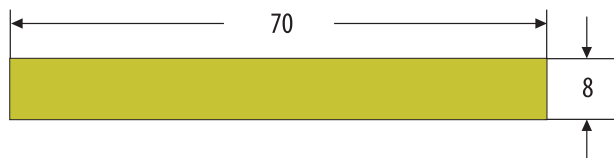

PROFILE - F 04

SLIDING RAILS FOR SIDEFLEXING CHAINS

Flat profile

Art. No.	Colour	Lenght
31 F 04 10	natural	6 m / coil
31 F 04 50	green	6 m / coil
31 F 04 70	black	6 m / coil

** can be delivered from stock*