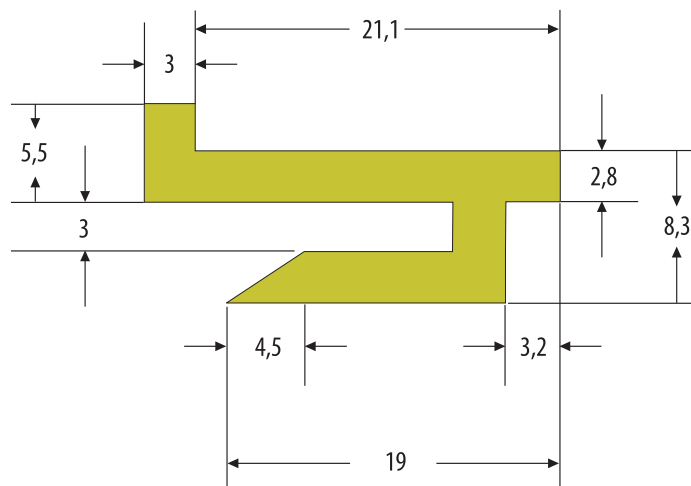

PROFIL - GL 81

SLIDING RAILS FOR SIDEFLEXING CHAINS

Clamping Z profile.

Art. No.	Colour	Lenght
31 GL 81 10	natural	65 m / coil
31 GL 81 50*	green	65 m / coil
31 GL 81 70	black	65 m / coil

* can be delivered from stock