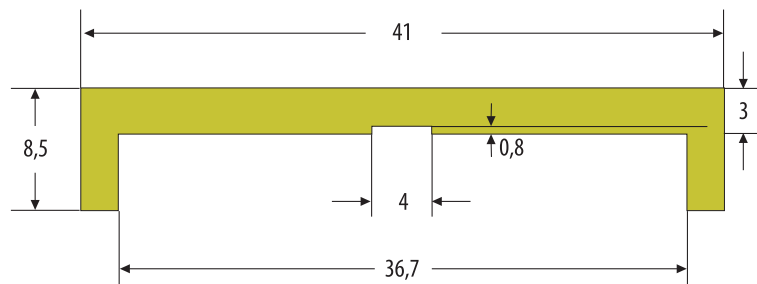

**PROFILE - GL 82**

**SLIDING RAILS FOR SIDEFLEXING CHAINS**

Profile U.

Art. No.	Colour	Lenght
31 GL 82 10	natural	50 m / coil
31 GL 82 50*	green	50 m / coil
31 GL 82 70	black	50 m / coil

\* can be delivered from stock