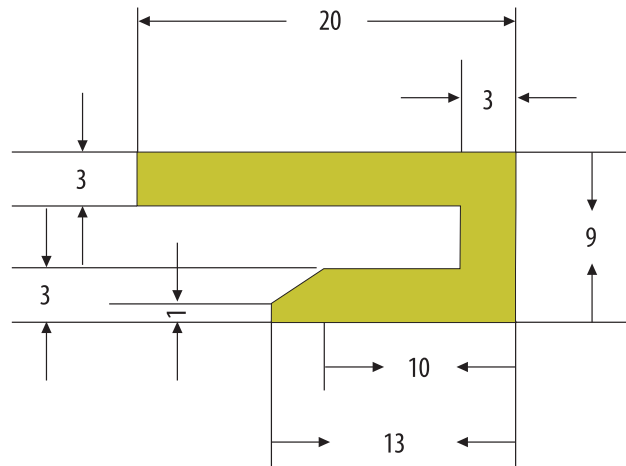

PROFILE - KF 86

SLIDING RAILS FOR SIDEFLEXING CHAINS

Clamping flat profile

Art. No.	Colour	Lenght
31 KF 86 10	natural	65 m / coil
31 KF 86 50*	green	65 m / coil
31 KF 86 70*	black	65 m / coil

* can be delivered from stock