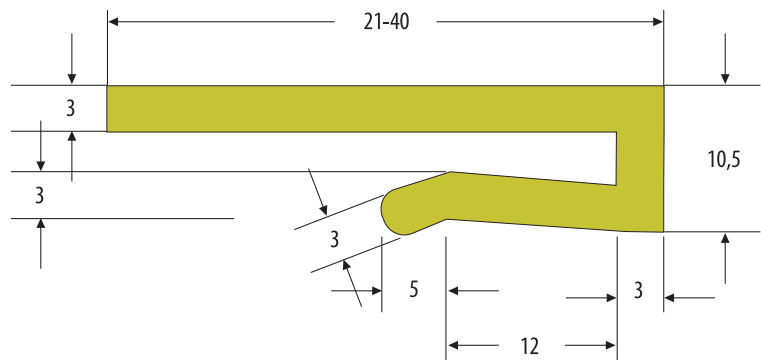

PROFILE - KF 92

SLIDING RAILS FOR SIDEFLEXING CHAINS

Clamping flat profile, profile width possible from 21 mm to 40 mm.

Art. No.	Colour	Lenght
31 KF 92 10	natural	50 m / coil
31 KF 92 50*	green	50 m / coil
31 KF 92 70	black	50 m / coil

* can be delivered from stock