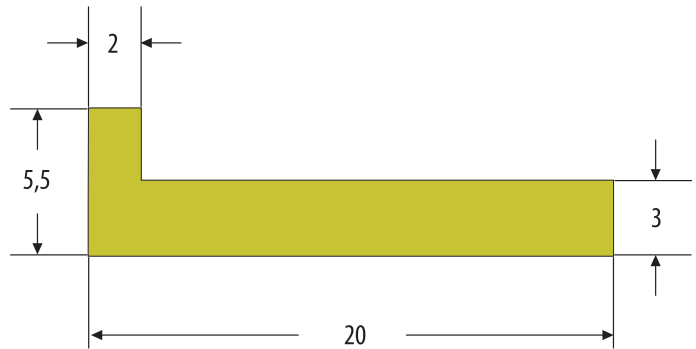

PROFIL - L 35

SLIDING RAILS FOR SIDEFLEXING CHAINS

Clamping flat profile.

Art. No.	Colour	Lenght
31 L 35 10	natural	50 m / coil
31 L 35 50*	green	50 m / coil
31 L 35 70	black	50 m / coil

** can be delivered from stock*