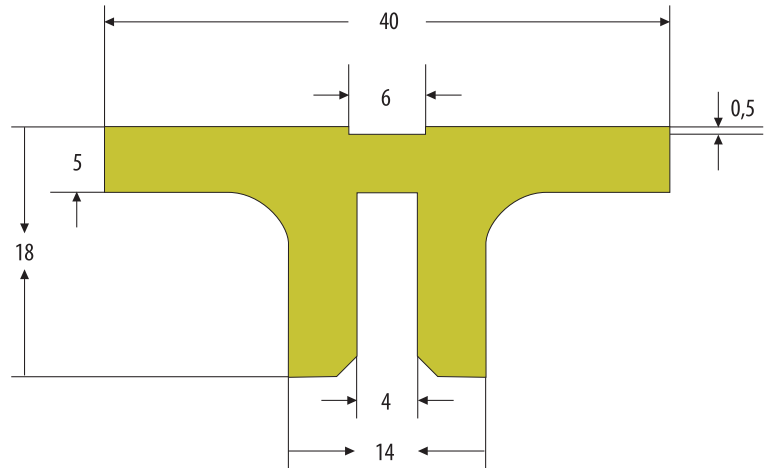

PROFILE - TO 83

SLIDING RAILS FOR SIDEFLEXING CHAINS

Profil T.

Art. No.	Colour	Lenght
31 TO 83 10	natural	6 m
31 TO 83 50*	green	6 m
31 TO 83 70	black	6 m

* can be delivered from stock