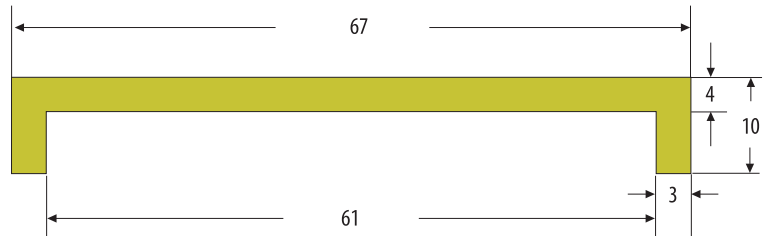

PROFILE - U 95

SLIDING RAILS FOR SIDEFLEXING CHAINS

Profile U.

Art. No.	Colour	Lenght
31 U 95 10	natural	6 m
31 U 95 50*	green	6 m
31 U 95 70	black	6 m

* can be delivered from stock