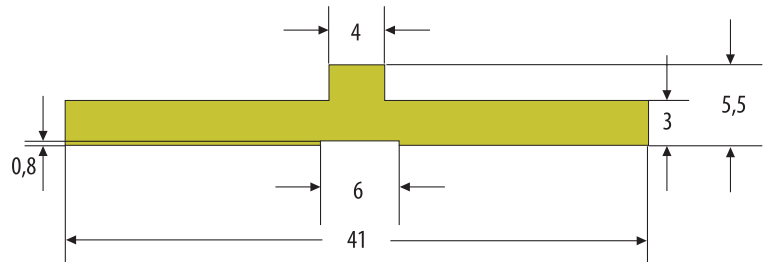

PROFILE - W 34

SLIDING RAILS FOR SIDEFLEXING CHAINS

Centre raised profile.

Profile W 34 - 3 mm.

Art. No.	Colour	Lenght
31 W 34 103	natural	100 m / coil
31 W 34 503*	green	100 m / coil
31 W 34 703*	black	100 m / coil

Profile W 34 - 4 mm.

Art. No.	Colour	Lenght
31 W 34 104	natural	100 m / coil
31 W 34 504*	green	100 m / coil
31 W 34 704*	black	100 m / coil

Profile W 34 - 6 mm.

Art. No.	Colour	Lenght
31 W 34 106	natural	100 m / coil
31 W 34 506*	green	100 m / coil
31 W 34 706*	black	100 m / coil