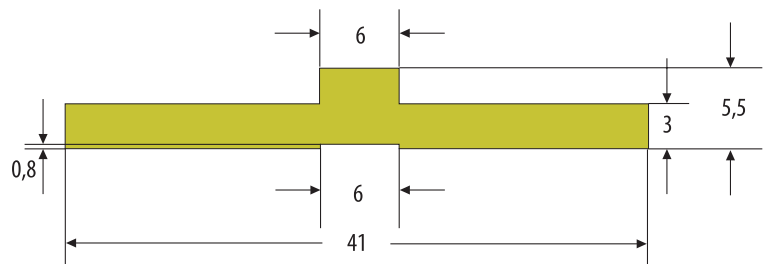

PROFILE - W 34

SLIDING RAILS FOR SIDEFLEXING CHAINS

Centre raised profile.

Profile W 34 - 3 mm.

Art. No.	Colour	Lenght
31 W 34 103	natural	100 m / coil
31 W 34 503*	green	100 m / coil
31 W 34 703*	black	100 m / coil

Profile W 34 - 4 mm.

Art. No.	Colour	Lenght
31 W 34 104	natural	100 m / coil
31 W 34 504*	green	100 m / coil
31 W 34 704*	black	100 m / coil

Profile W 34 - 6 mm.

Art. No.	Colour	Lenght
31 W 34 106	natural	100 m / coil
31 W 34 506*	green	100 m / coil
31 W 34 706*	black	100 m / coil