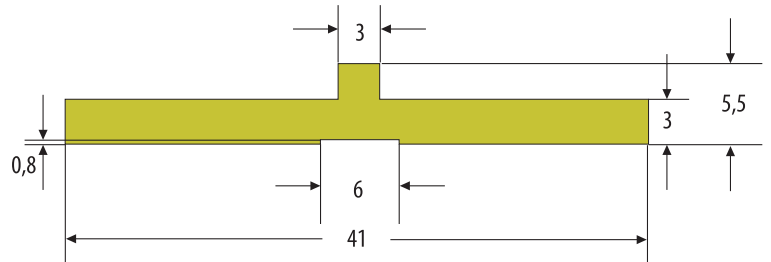

PROFILE - W 34

SLIDING RAILS FOR SIDEFLEXING CHAINS

Centre raised profile.

Profile W 34 - 3 mm.

Art. No.	Colour	Lenght
31 W 34 103	natural	100 m / coil
31 W 34 503*	green	100 m / coil
31 W 34 703*	black	100 m / coil

Profile W 34 - 4 mm.

Art. No.	Colour	Lenght
31 W 34 104	natural	100 m / coil
31 W 34 504*	green	100 m / coil
31 W 34 704*	black	100 m / coil

Profile W 34 - 6 mm.

Art. No.	Colour	Lenght
31 W 34 106	natural	100 m / coil
31 W 34 506*	green	100 m / coil
31 W 34 706*	black	100 m / coil