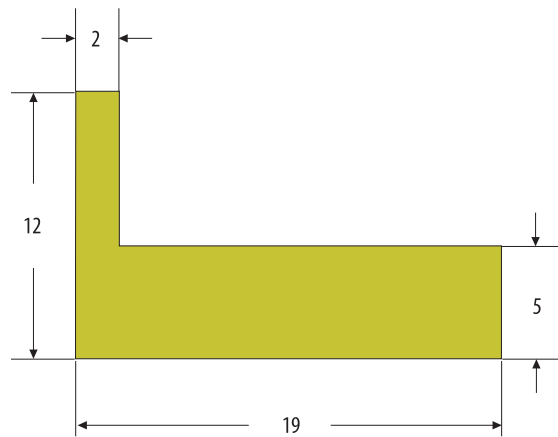

PROFILE - WS 17

SLIDING RAILS FOR SIDEFLEXING CHAINS

Profile L.

Art. No.	Colour	Lenght
31 WS 17 10	natural	6 m
31 WS 17 50*	green	6 m
31 WS 17 70*	black	6 m

** can be delivered from stock*