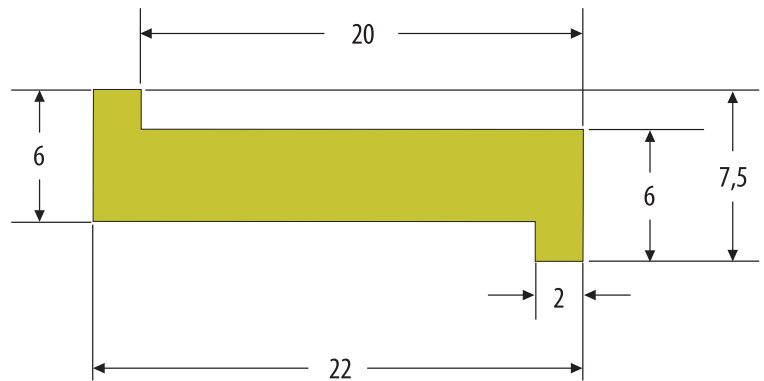

**PROFILE - Z 56**

**SLIDING RAILS FOR SIDEFLEXING CHAINS**

*Profile Z.*

Art. No.	Colour	Lenght
31 Z 56 10	natural	50 m / coil
31 Z 56 50*	green	50 m / coil
31 Z 56 70	black	50 m / coil

\* can be delivered from stock