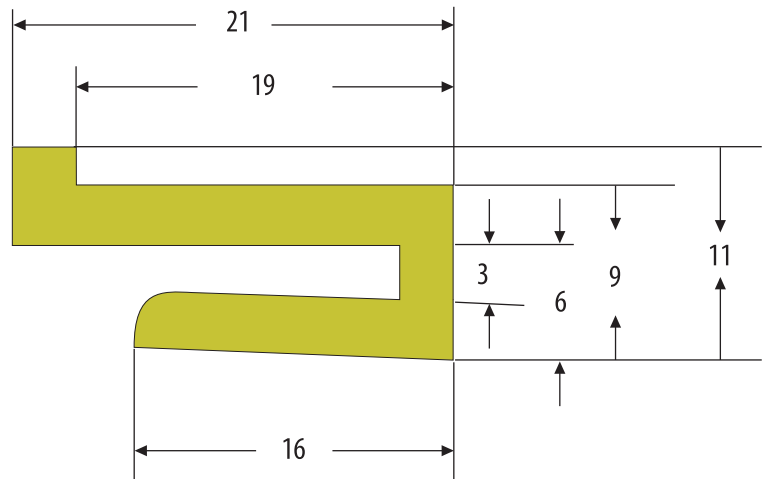

**PROFILE - Z 64**

**SLIDING RAILS FOR SIDEFLEXING CHAINS**

Clamping Z profile.

Art. No.	Colour	Lenght
31 Z 64 10	natural	65 m / coil
31 Z 64 50*	green	65 m / coil
31 Z 64 70	black	65 m / coil

\* can be delivered from stock