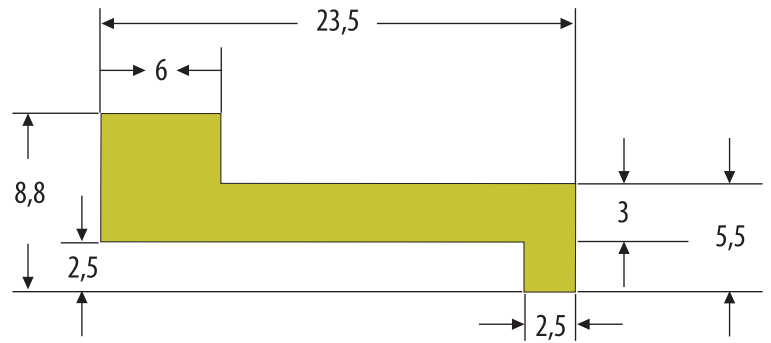

**PROFILE - Z 68**

**SLIDING RAILS FOR SIDEFLEXING CHAINS**

Profile Z.

Art. Nr	Colour	Lenght
31 Z 68 10	natural	40 m / coil
31 Z 68 50*	green	40 m / coil
31 Z 68 70	black	40 m / coil

\* can be delivered from stock