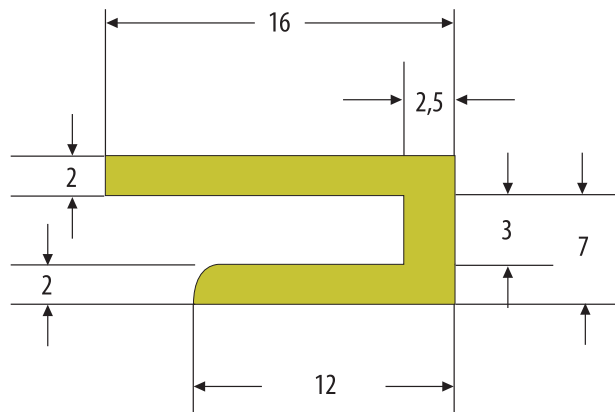

PROFILE - Z 84

SLIDING RAILS FOR SIDEFLEXING CHAINS

Clamping flat profile

Art. No.	Colour	Lenght
31 Z 84 10	natural	65 m / coil
31 Z 84 50*	green	65 m / coil
31 F 04 70	black	65 m / coil

* can be delivered from stock